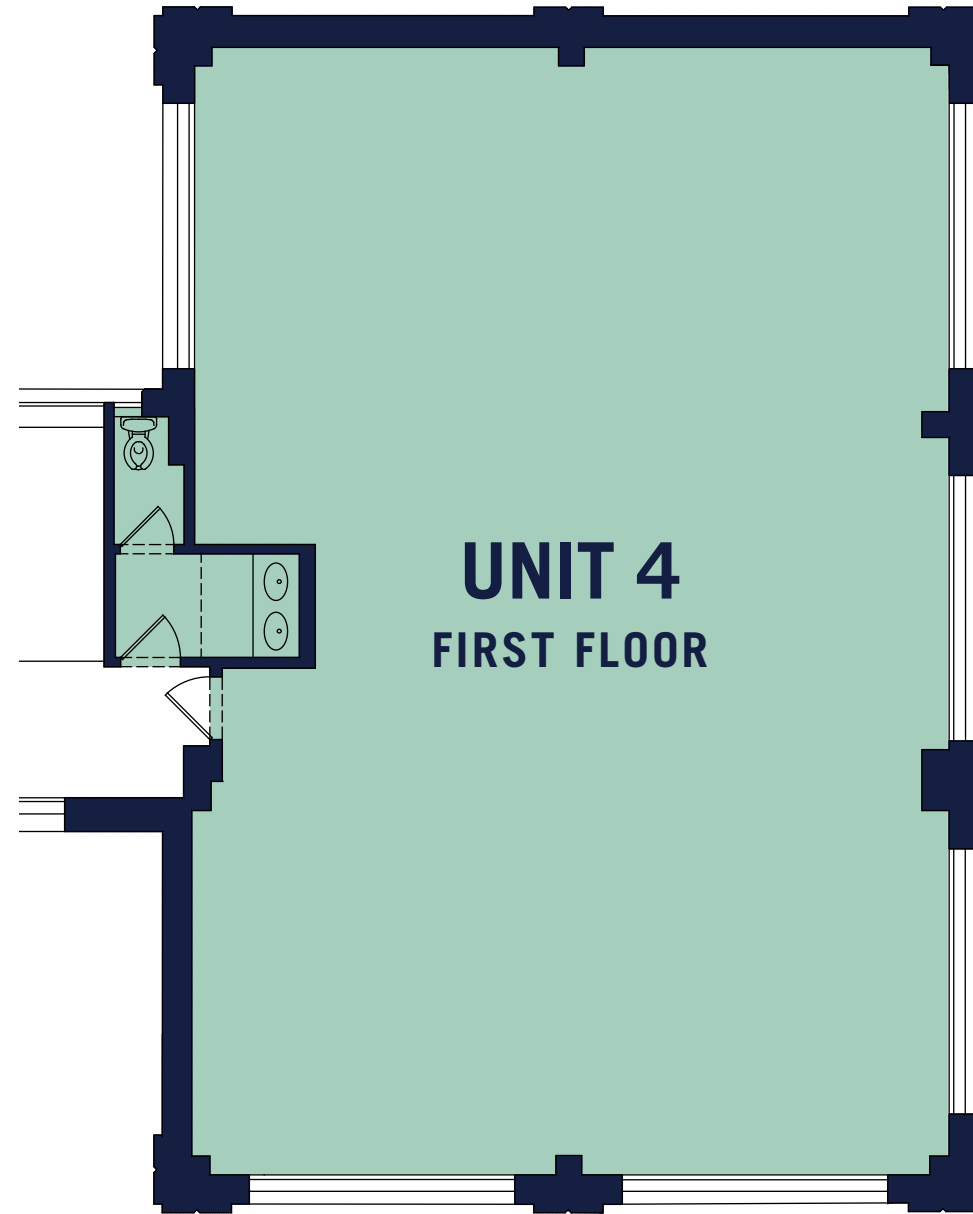

WIRELESS FACTORY

UNIT 4 FIRST FLOOR

Office space - 137.6 m² / 1481 ft²

For enquires and further information please contact:

DTRE

CALL JOHNNY ON
020 3328 9098
DTRE.EU

Michael
Rogers

CALL CLARE ON
020 8332 4594
MICHAELROGERS.CO.UK