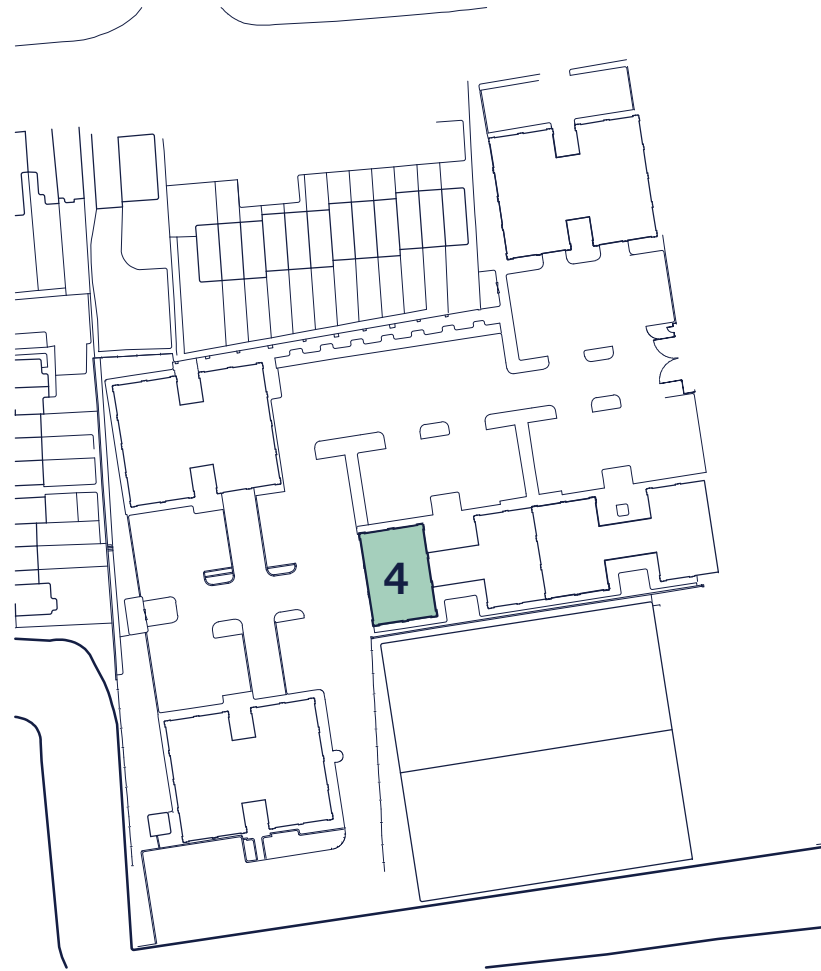

WIRELESS FACTORY

UNIT 4 FIRST FLOOR

Office space - 137.6 m² / 1481 ft²

For enquires and further information please contact:

DTRE

CALL JOHNNY ON
020 3328 9098
DTRE.EU

Michael
Rogers

CALL CLARE ON
020 8332 4594
MICHAELROGERS.CO.UK