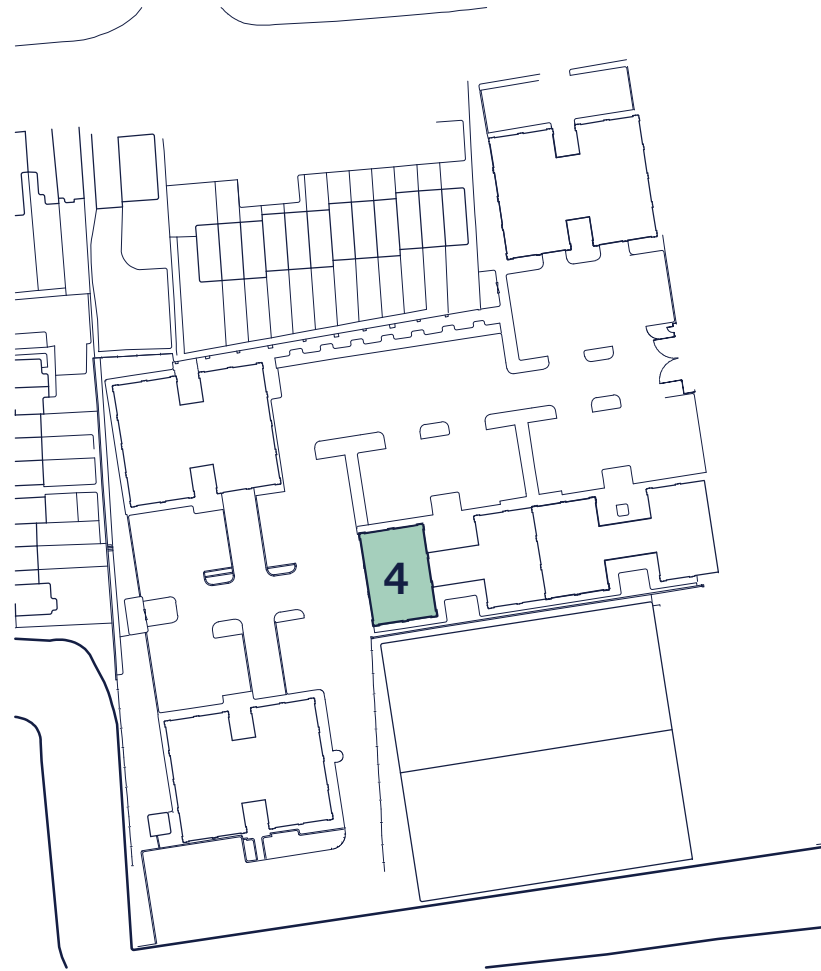

## UNIT 4 GROUND FLOOR

Office space - 137.7 m<sup>2</sup> / 1482 ft<sup>2</sup>

For enquires and further information please contact:

**DTRE**

CALL JOHNNY ON  
020 3328 9098  
DTRE.EU

Michael  
Rogers

CALL CLARE ON  
020 8332 4594  
MICHAELROGERS.CO.UK