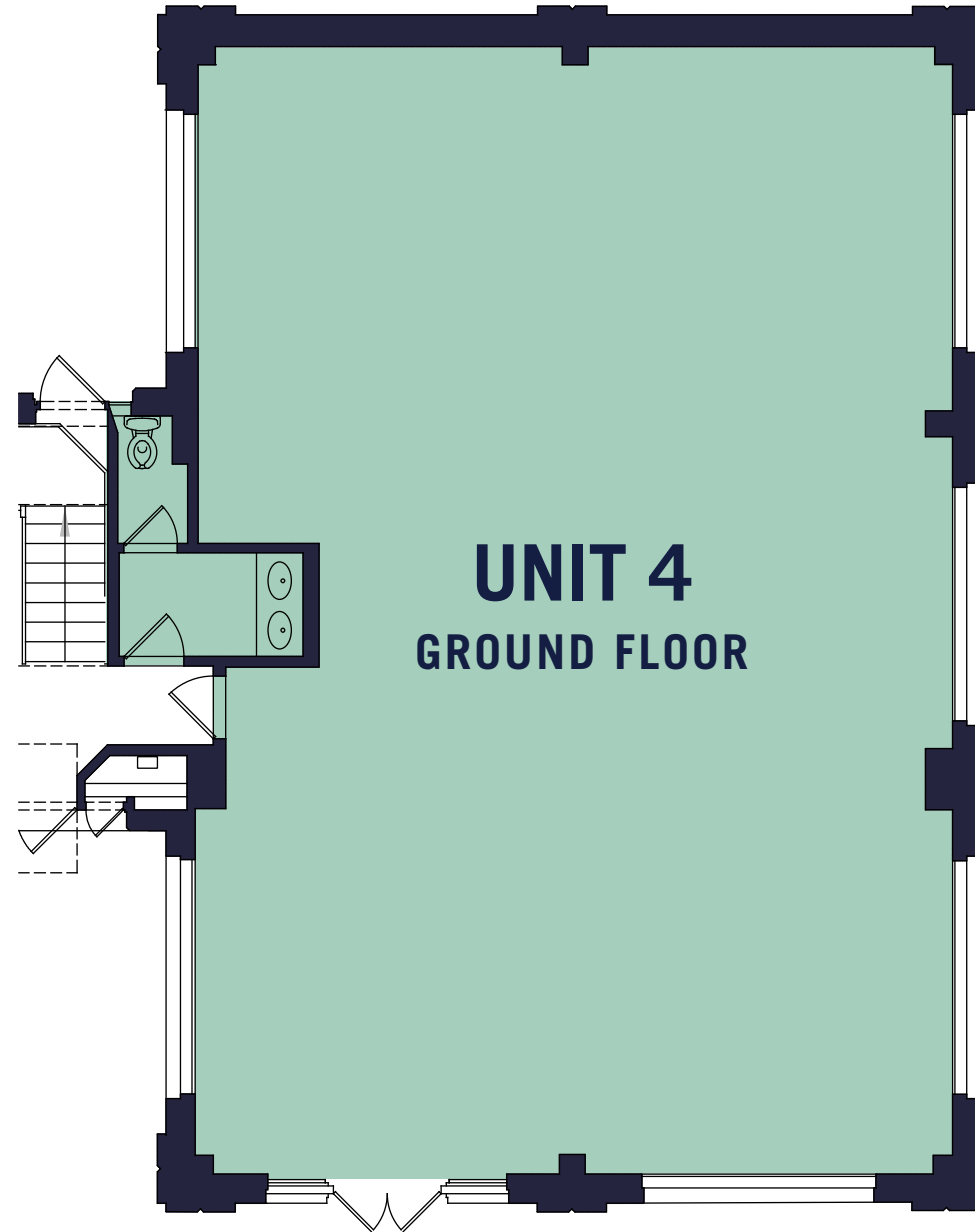

## UNIT 4 GROUND FLOOR

Office space - 137.7 m<sup>2</sup> / 1482 ft<sup>2</sup>

For enquires and further information please contact:

**DTRE**

CALL JOHNNY ON  
020 3328 9098  
DTRE.EU

Michael  
Rogers

CALL CLARE ON  
020 8332 4594  
MICHAELROGERS.CO.UK