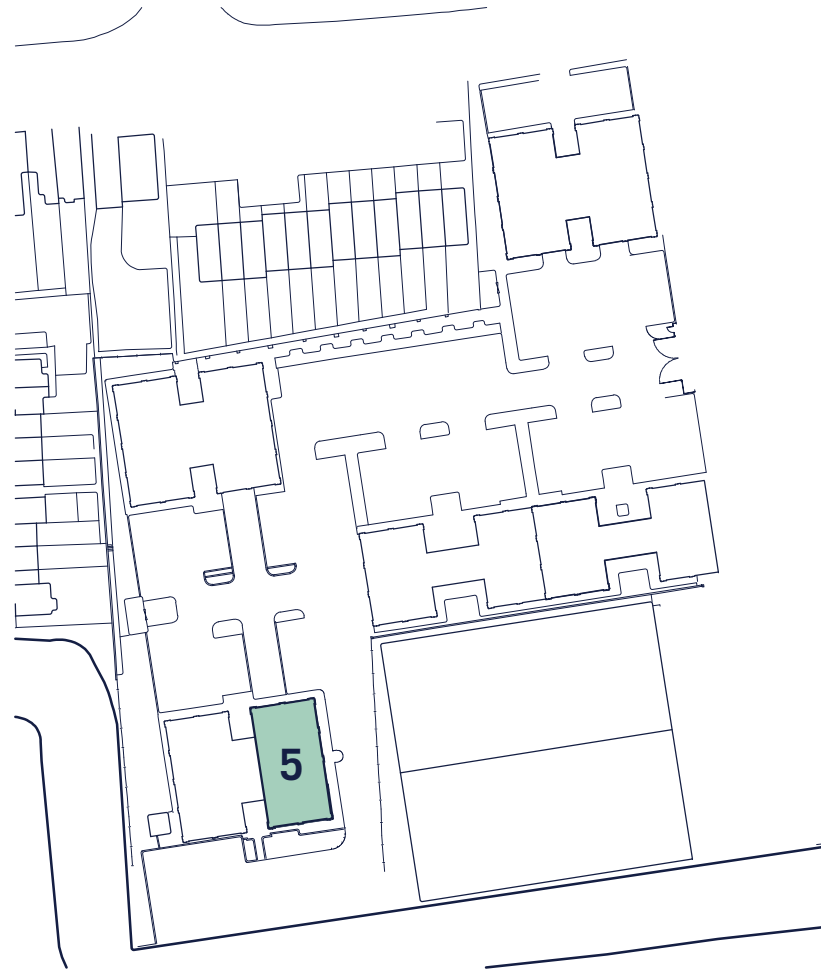

WIRELESS FACTORY

UNIT 5 FIRST FLOOR

Office space - 183.2 m² / 1972 ft²

For enquires and futher information please contact:

DTRE

CALL JOHNNY ON
020 3328 9098
DTRE.EU

**Michael
Rogers**

CALL CLARE ON
020 8332 4594
MICHAELROGERS.CO.UK

WIRELESS FACTORY

Victory Business Centre, Fleming Way
Isleworth TW7 6DB