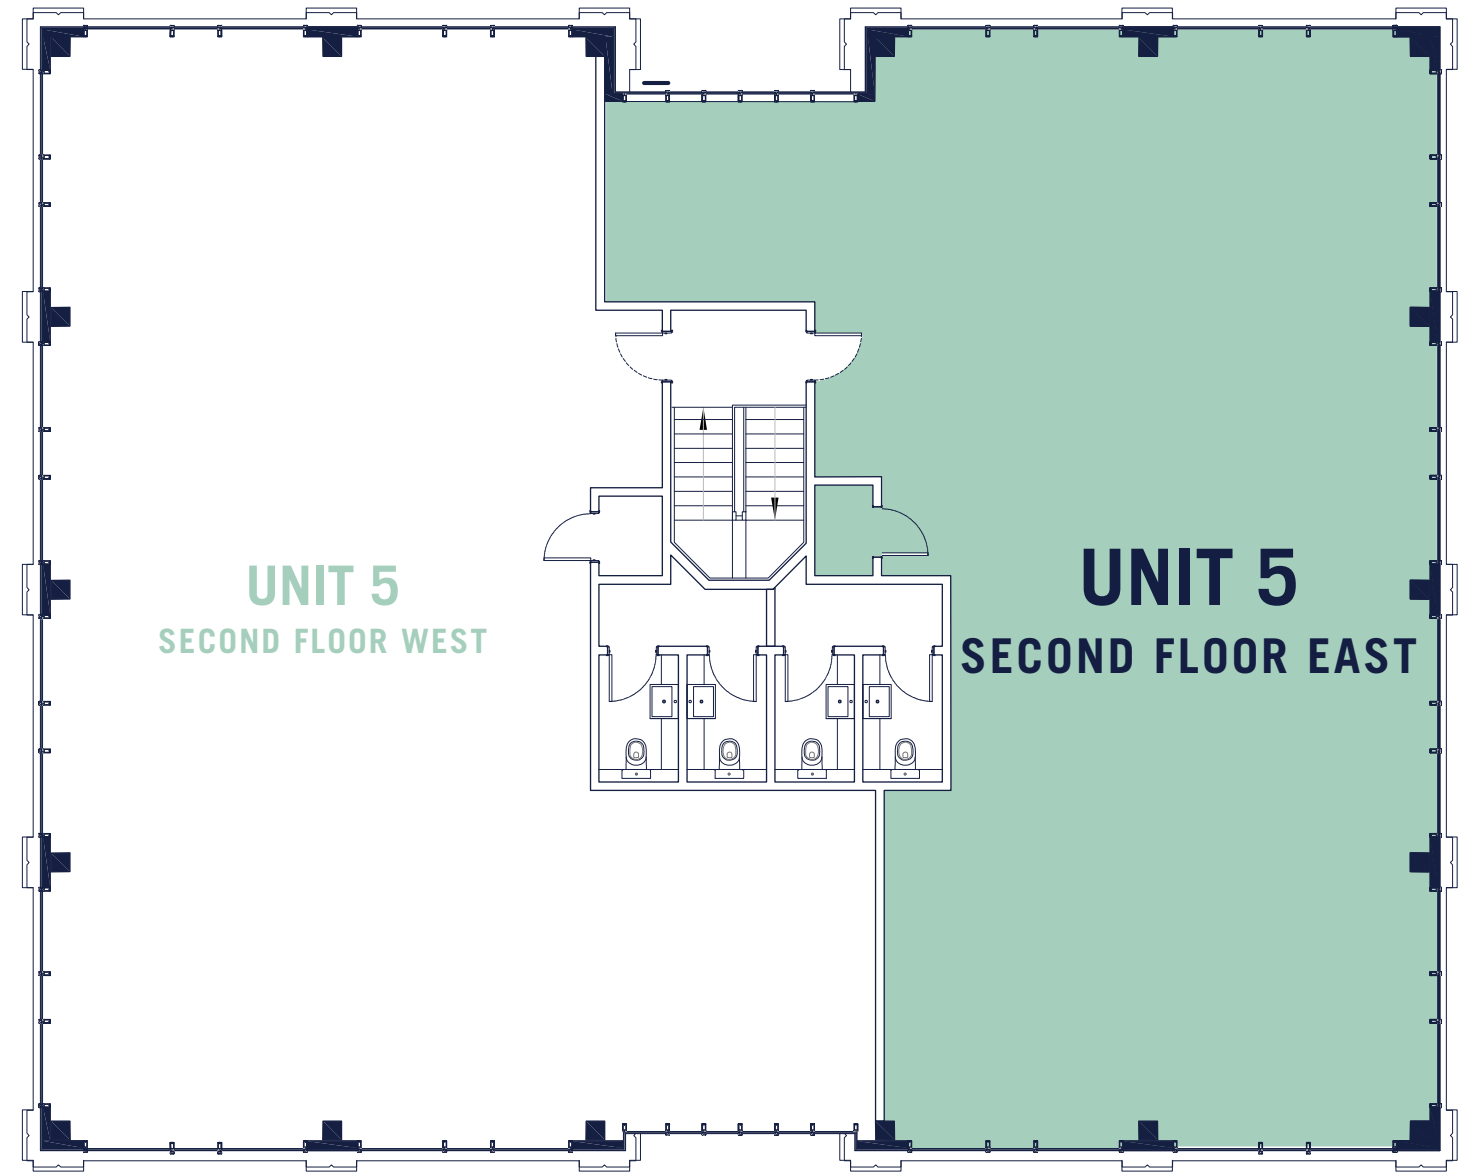

WIRELESS FACTORY

UNIT 5 SECOND FLOOR EAST

Office space - 196.02 m² / 2110 ft²

For enquires and further information please contact:

DTRE

CALL JOHNNY ON
020 3328 9098
DTRE.EU

**Michael
Rogers**

CALL CLARE ON
020 8332 4594
MICHAELROGERS.CO.UK