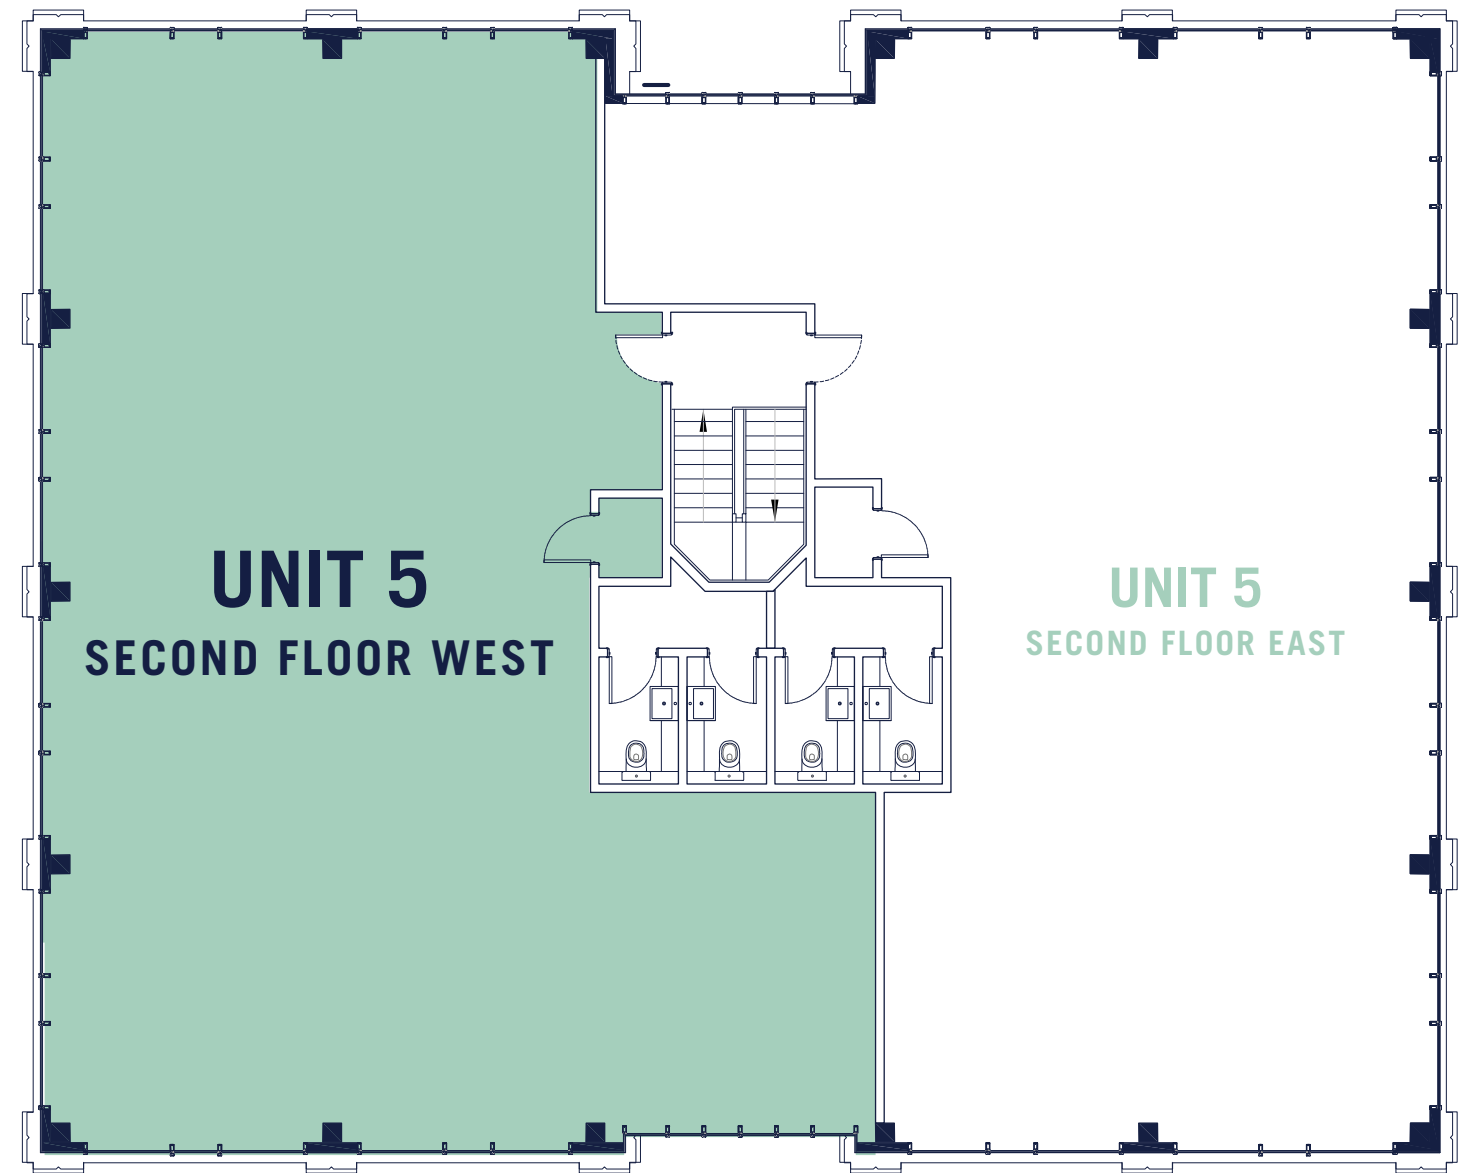

WIRELESS FACTORY

UNIT 5 SECOND FLOOR WEST

Office space - 201.47 m² / 2174 ft²

For enquires and further information please contact:

DTRE

CALL JOHNNY ON
020 3328 9098
DTRE.EU

**Michael
Rogers**

CALL CLARE ON
020 8332 4594
MICHAELROGERS.CO.UK