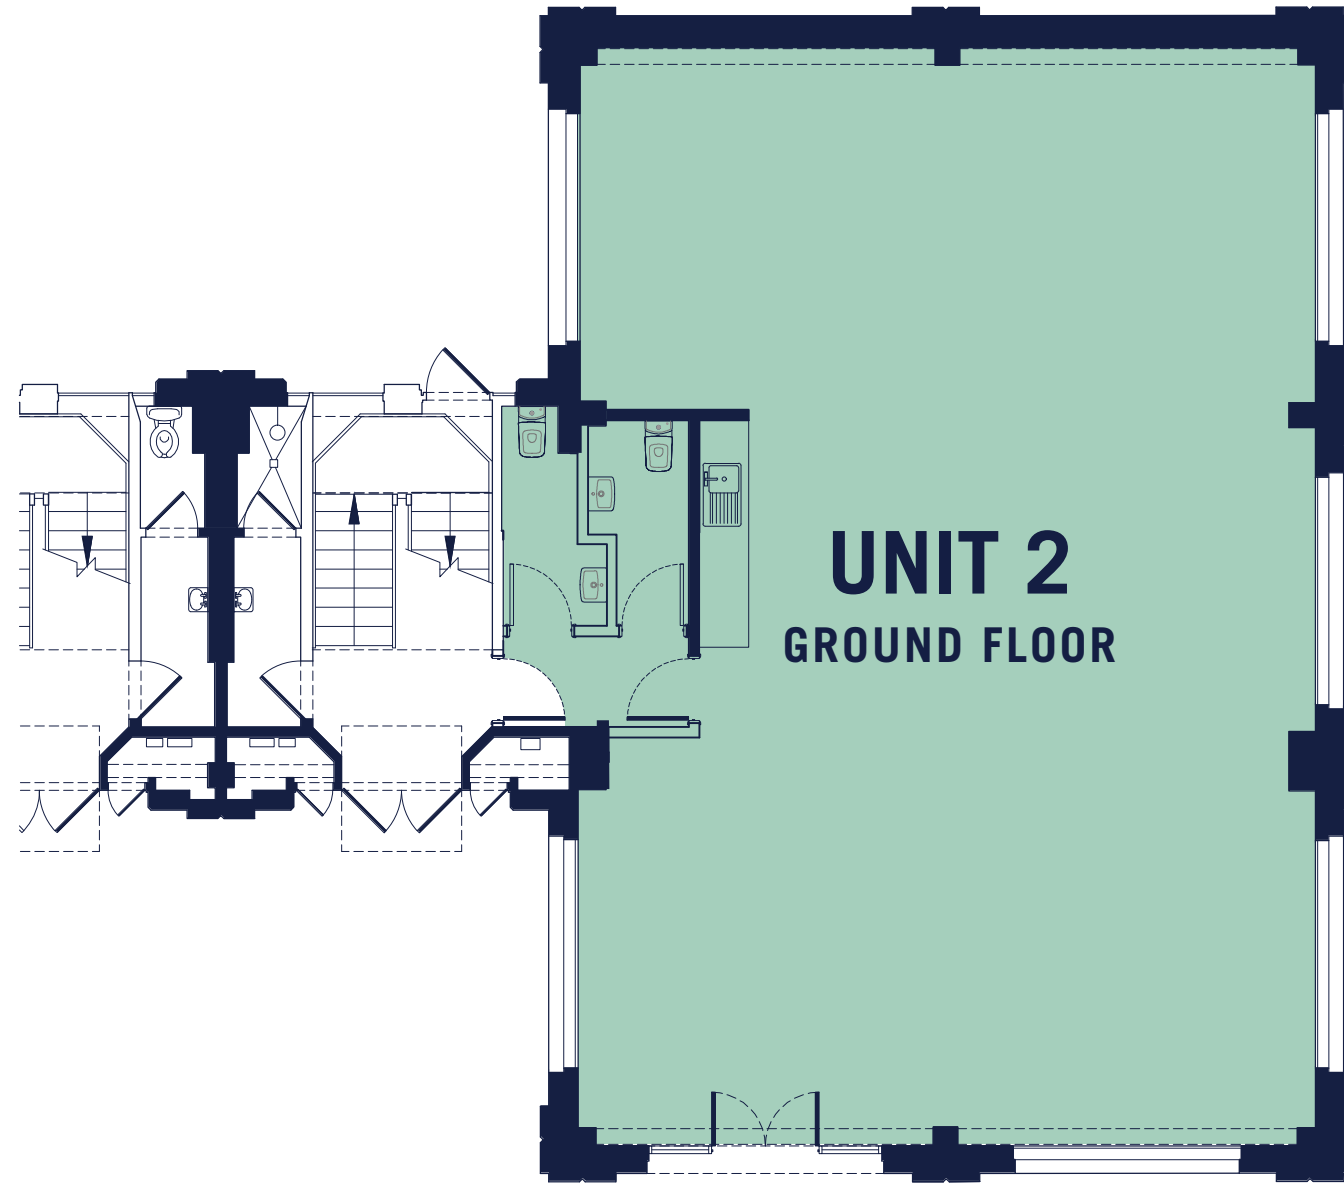

## UNIT 2 GROUND FLOOR

Office space - 145 m<sup>2</sup> / 1560 ft<sup>2</sup>

For enquires and further information please contact:

**DTRE**

CALL JOHNNY ON  
020 3328 9098  
DTRE.EU

**Michael  
Rogers**

CALL CLARE ON  
020 8332 4594  
MICHAELROGERS.CO.UK