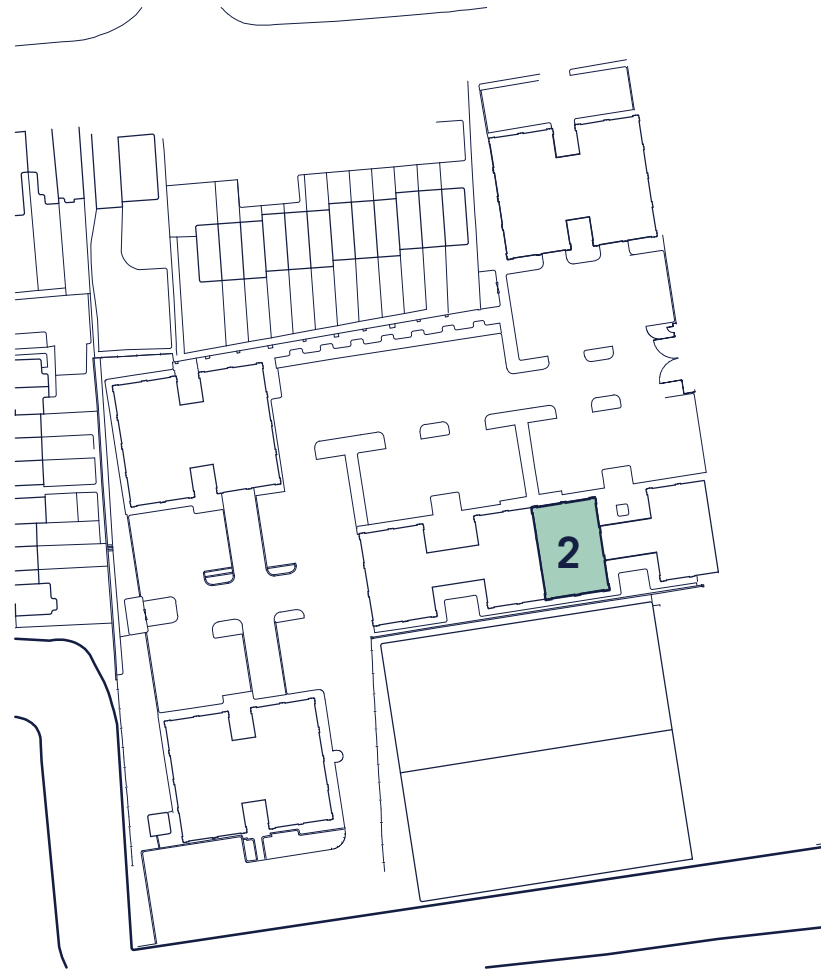

## UNIT 2 GROUND FLOOR

Office space - 145 m<sup>2</sup> / 1560 ft<sup>2</sup>

For enquires and further information please contact:

**DTRE**

CALL JOHNNY ON  
020 3328 9098  
DTRE.EU

**Michael  
Rogers**

CALL CLARE ON  
020 8332 4594  
MICHAELROGERS.CO.UK