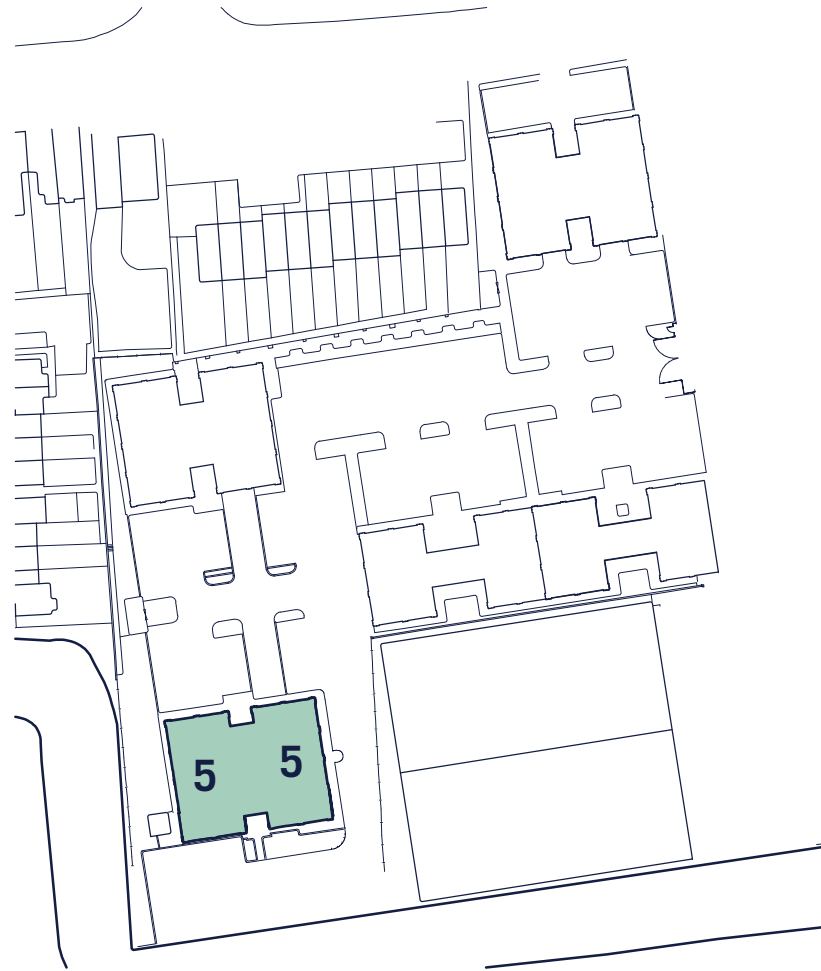

WIRELESS FACTORY

UNIT 5 GROUND FLOOR

Office space - 183 m² / 1,967 ft²

For enquires and further information please contact:

DTRE

CALL JOHNNY ON
020 3328 9098
DTRE.EU

**Michael
Rogers**

CALL CLARE ON
020 8332 4594
MICHAELROGERS.CO.UK

WIRELESS FACTORY

Victory Business Centre, Fleming Way
Isleworth TW7 6DB