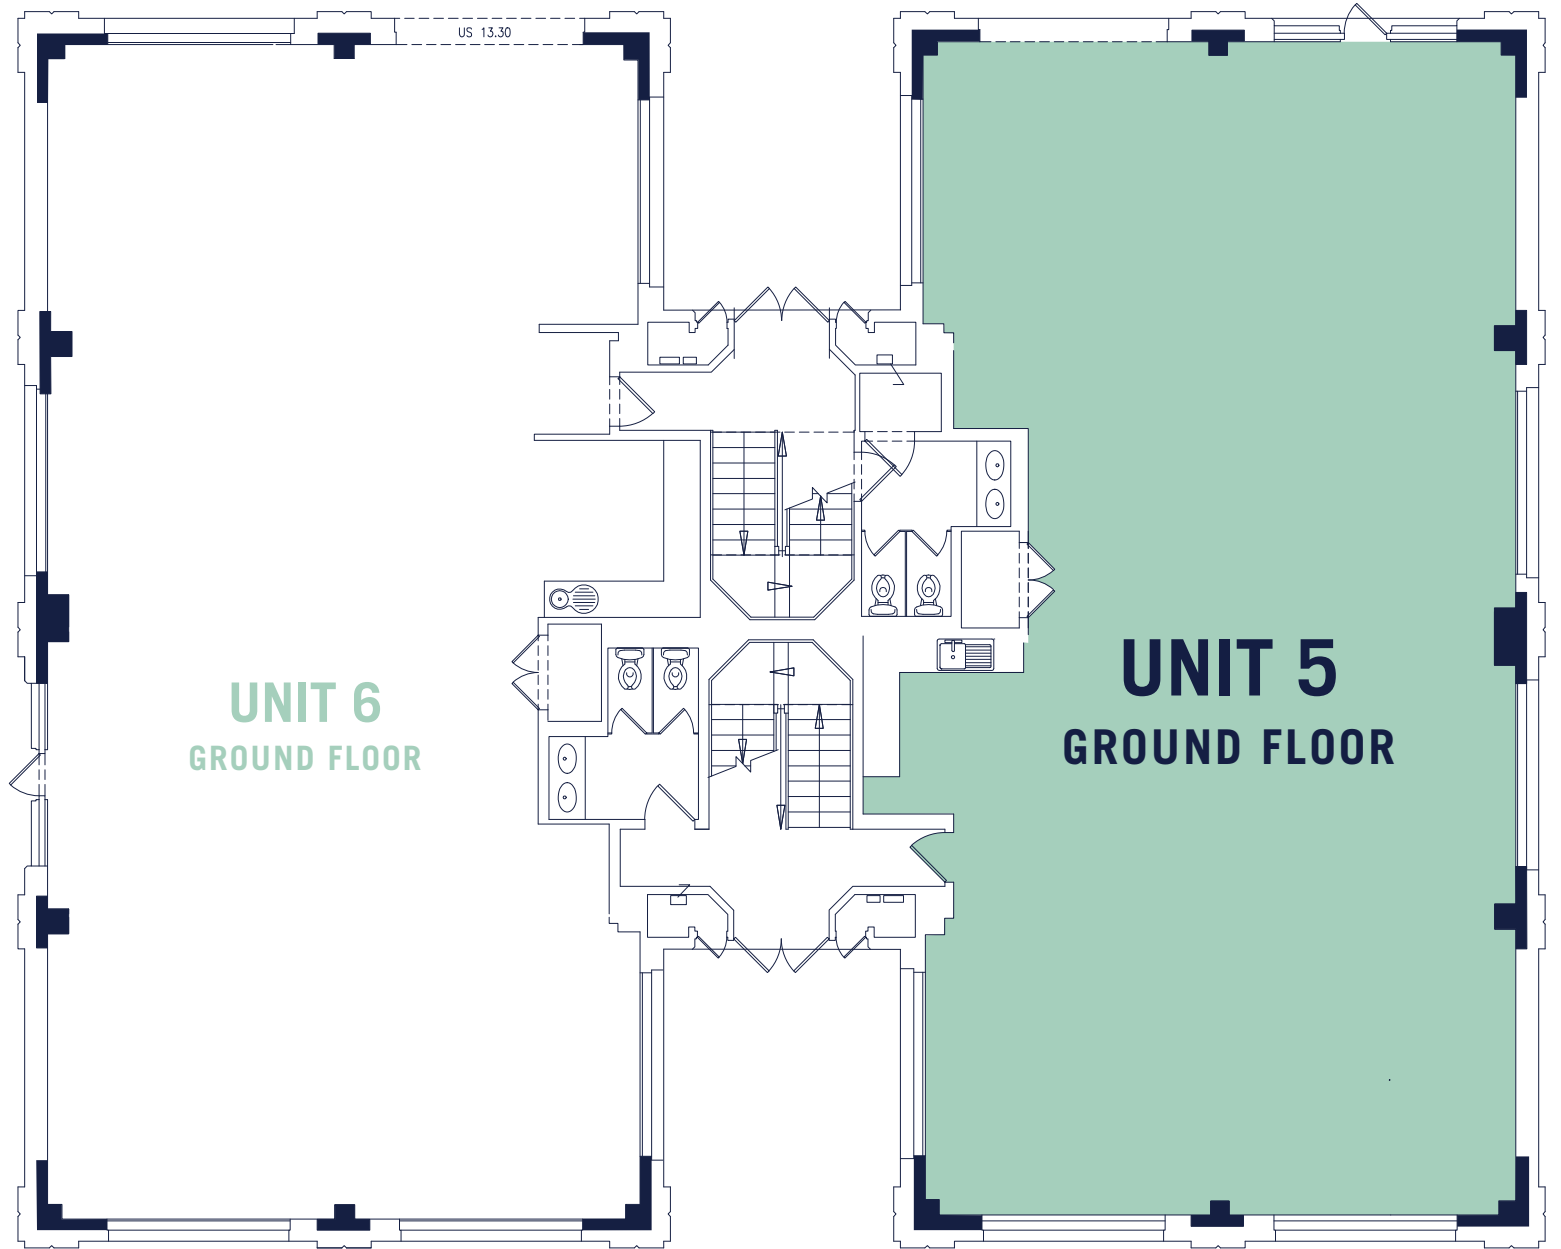

WIRELESS FACTORY

UNIT 5 GROUND FLOOR

Office space - 183 m² / 1,967 ft²

For enquires and further information please contact:

DTRE

CALL JOHNNY ON
020 3328 9098
DTRE.EU

**Michael
Rogers**

CALL CLARE ON
020 8332 4594
MICHAELROGERS.CO.UK