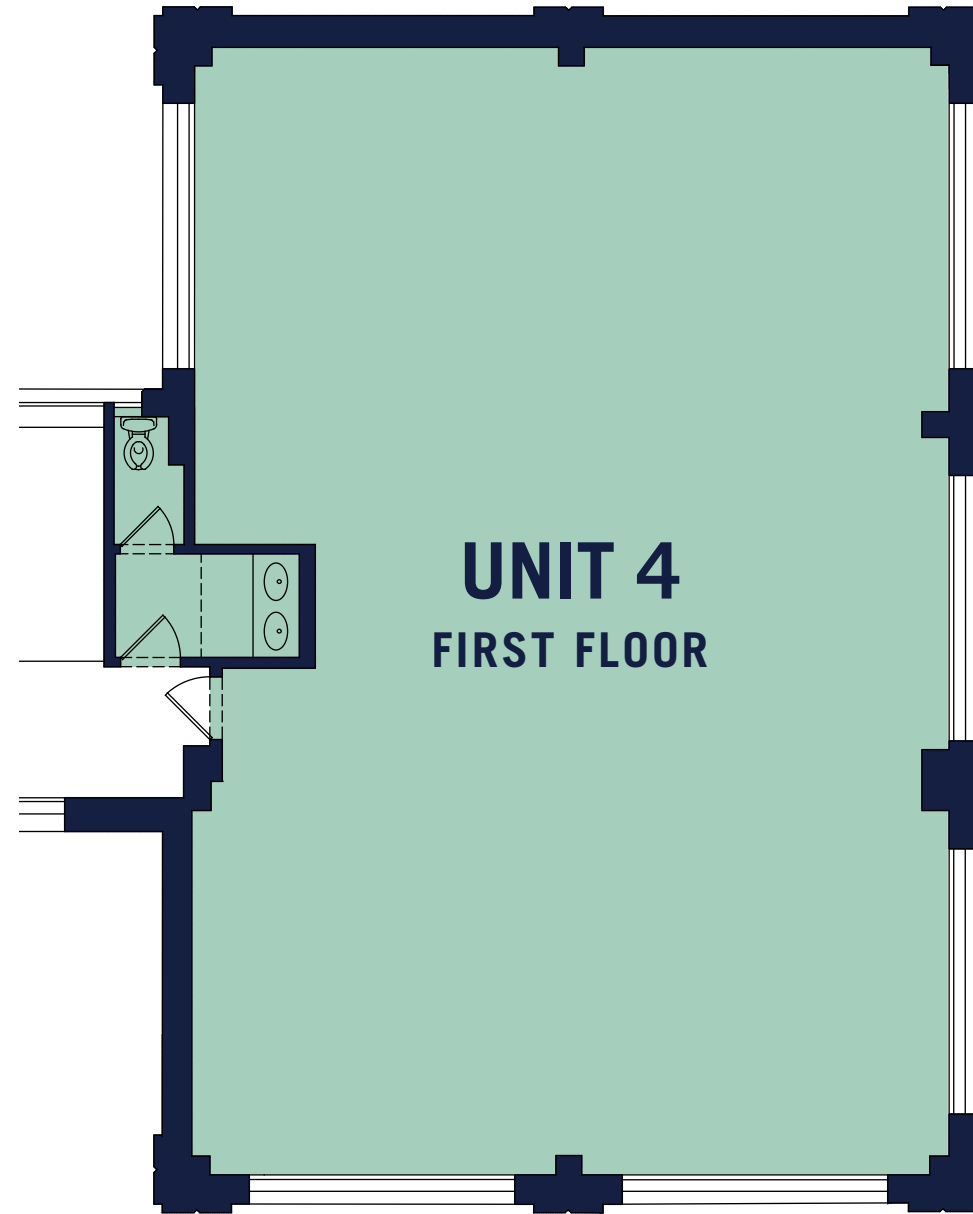

WIRELESS FACTORY

UNIT 4 FIRST FLOOR

Office space - 137.6 m² / 1481 ft²

For enquires and further information please contact:

DTRE

CALL HANNAH ON
07501 323 734
DTRE.EU

Michael
Rogers

CALL NIALL ON
07780 678 684
MICHAELROGERS.CO.UK