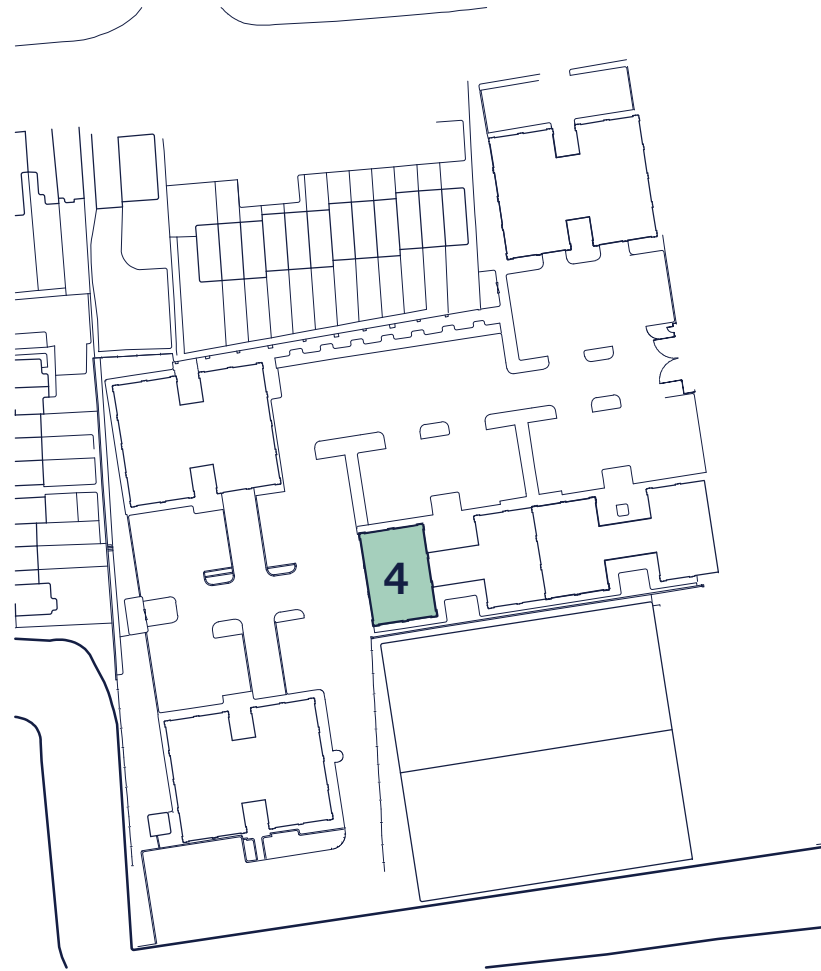

WIRELESS FACTORY

UNIT 4 FIRST FLOOR

Office space - 137.6 m² / 1481 ft²

For enquires and further information please contact:

DTRE

CALL HANNAH ON
07501 323 734
DTRE.EU

Michael
Rogers

CALL NIALL ON
07780 678 684
MICHAELROGERS.CO.UK