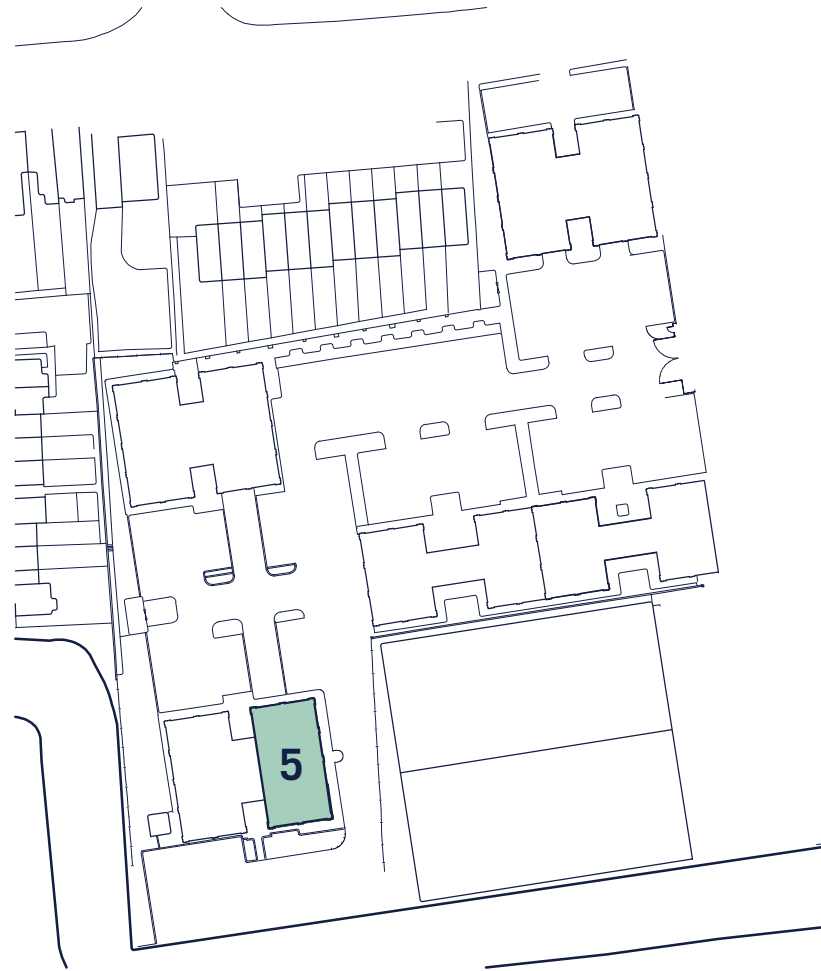

WIRELESS FACTORY

UNIT 5 FIRST FLOOR

Office space - 183.2 m² / 1972 ft²

For enquires and further information please contact:

DTRE

CALL HANNAH ON
07501 323 734
DTRE.EU

**Michael
Rogers**

CALL NIALL ON
07780 678 684
MICHAELROGERS.CO.UK

WIRELESS FACTORY

Victory Business Centre, Fleming Way
Isleworth TW7 6DB