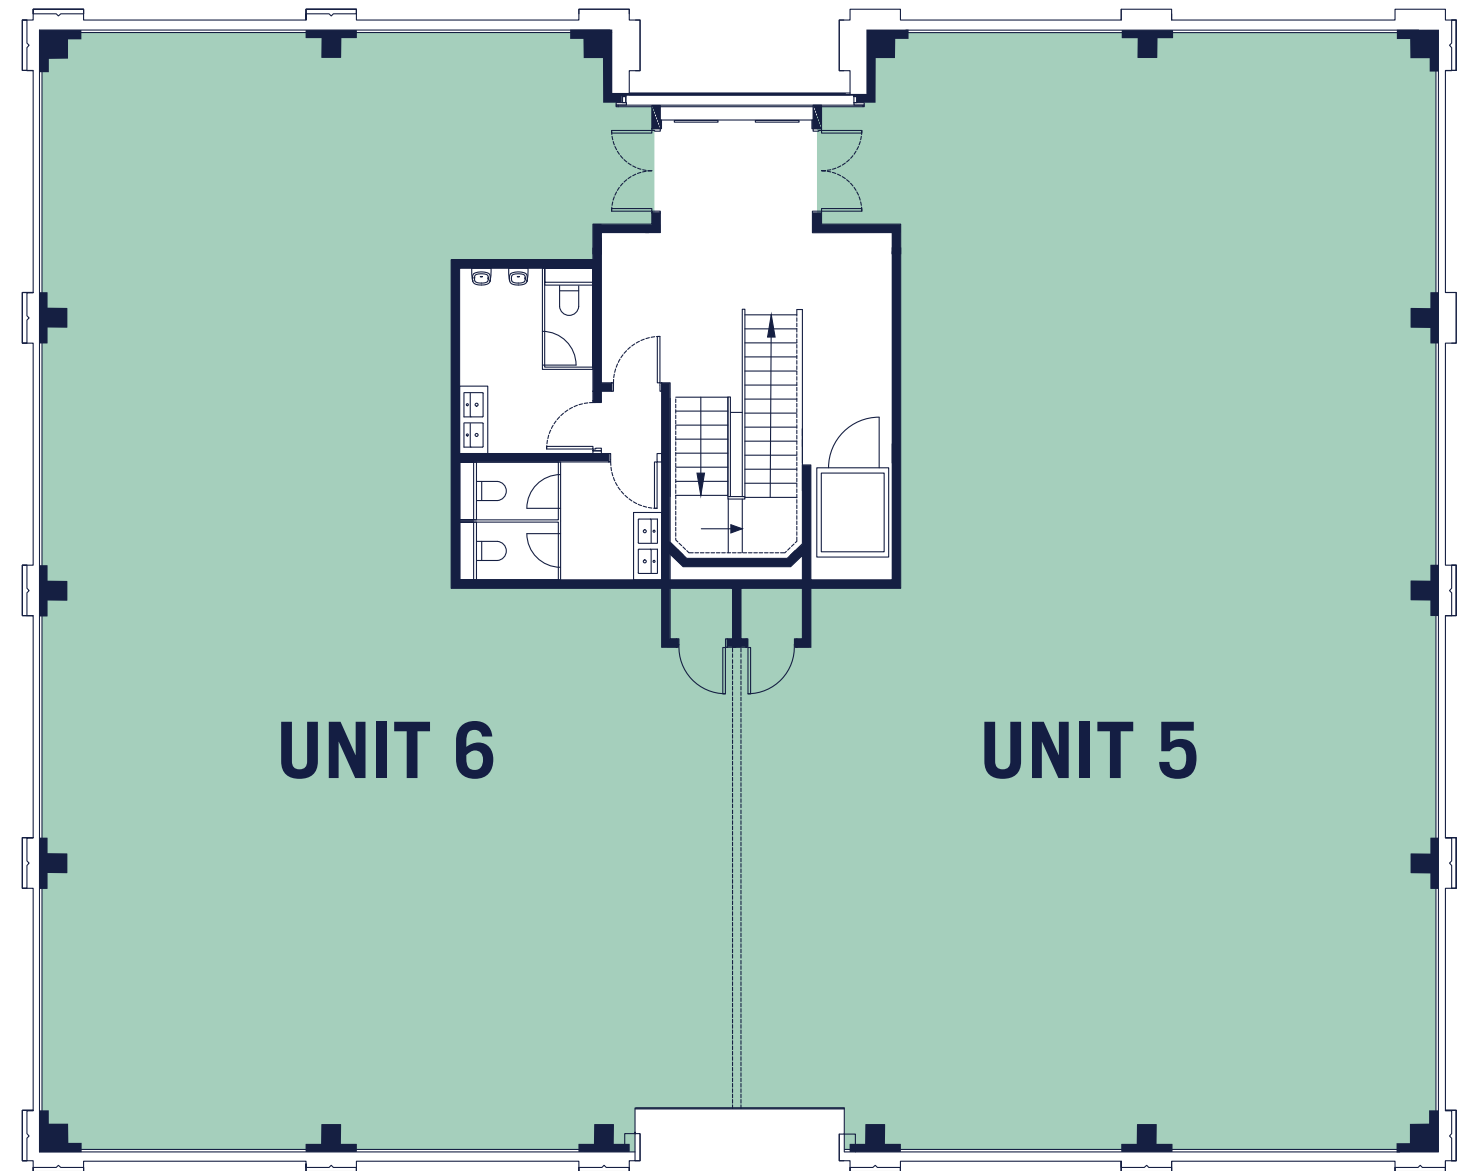

WIRELESS FACTORY

UNIT 5 SECOND FLOOR

Office space - 407 m² / 4,384 ft²

Proposed development*

For enquires and further information please contact:

DTRE

CALL HANNAH ON
07501 323 734
DTRE.EU

**Michael
Rogers**