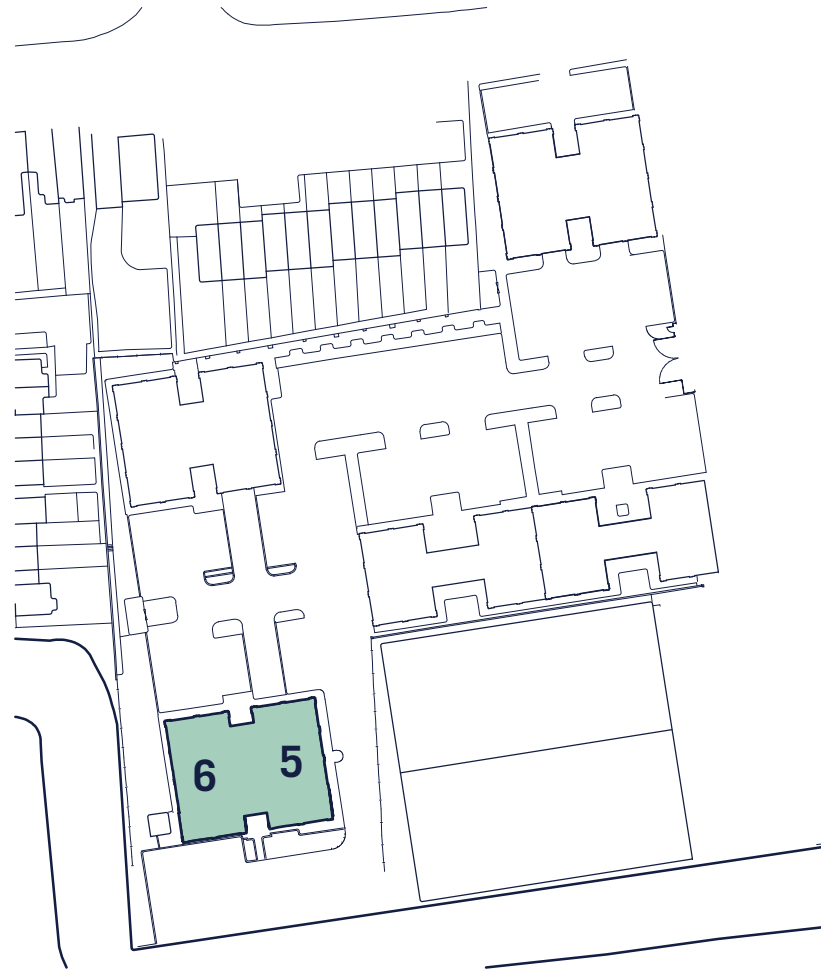

WIRELESS FACTORY

UNIT 5 SECOND FLOOR

Office space - 407 m² / 4,384 ft²

Proposed development*

For enquires and further information please contact:

DTRE

CALL HANNAH ON
07501 323 734
DTRE.EU

**Michael
Rogers**