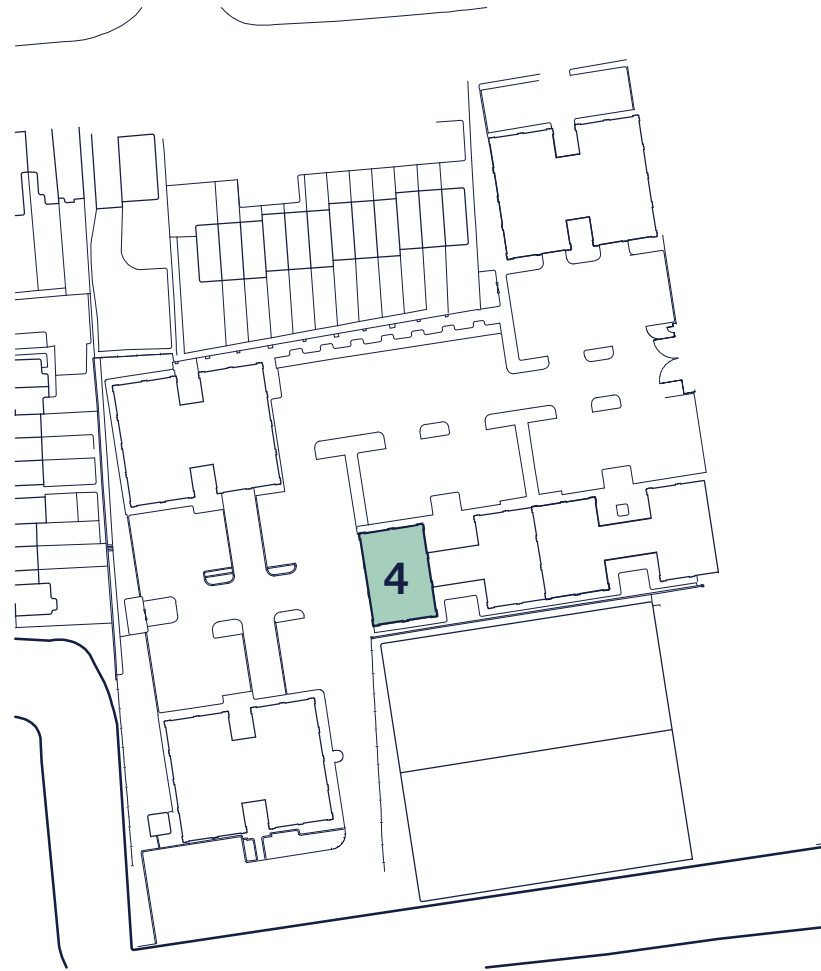

WIRELESS FACTORY

UNIT 4 FIRST FLOOR

Office space - 137.6 m² / 1481 ft²

For enquires and further information please contact:

CALL HARRY ON
07721 128 796
HANOVERGREEN.CO.UK

CALL NIALL ON
07780 678 684
MICHAELROGERS.CO.UK