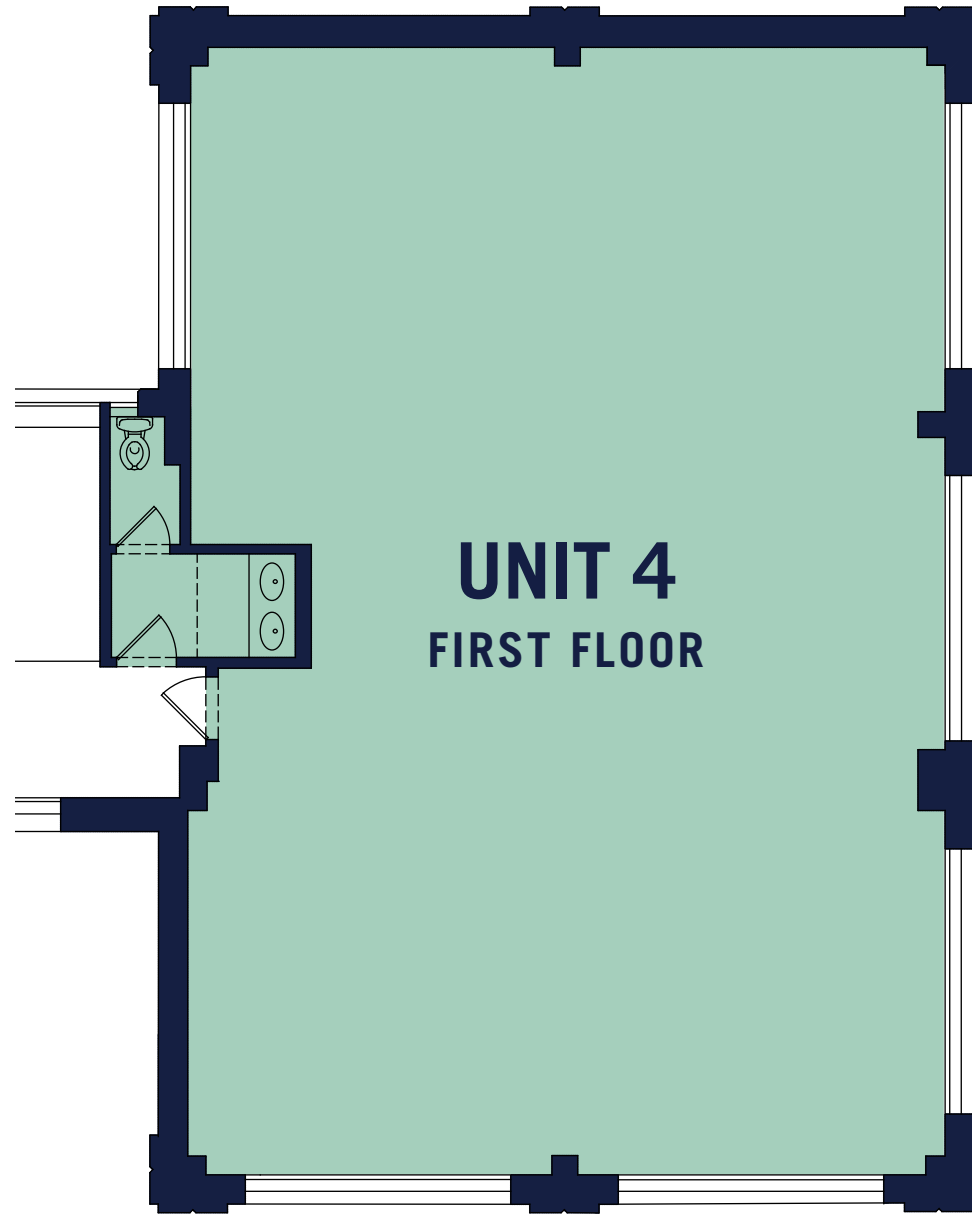

WIRELESS FACTORY

UNIT 4 FIRST FLOOR

Office space - 137.6 m² / 1481 ft²

For enquires and further information please contact:

CALL HARRY ON
07721 128 796
HANOVERGREEN.CO.UK

CALL NIALL ON
07780 678 684
MICHAELROGERS.CO.UK