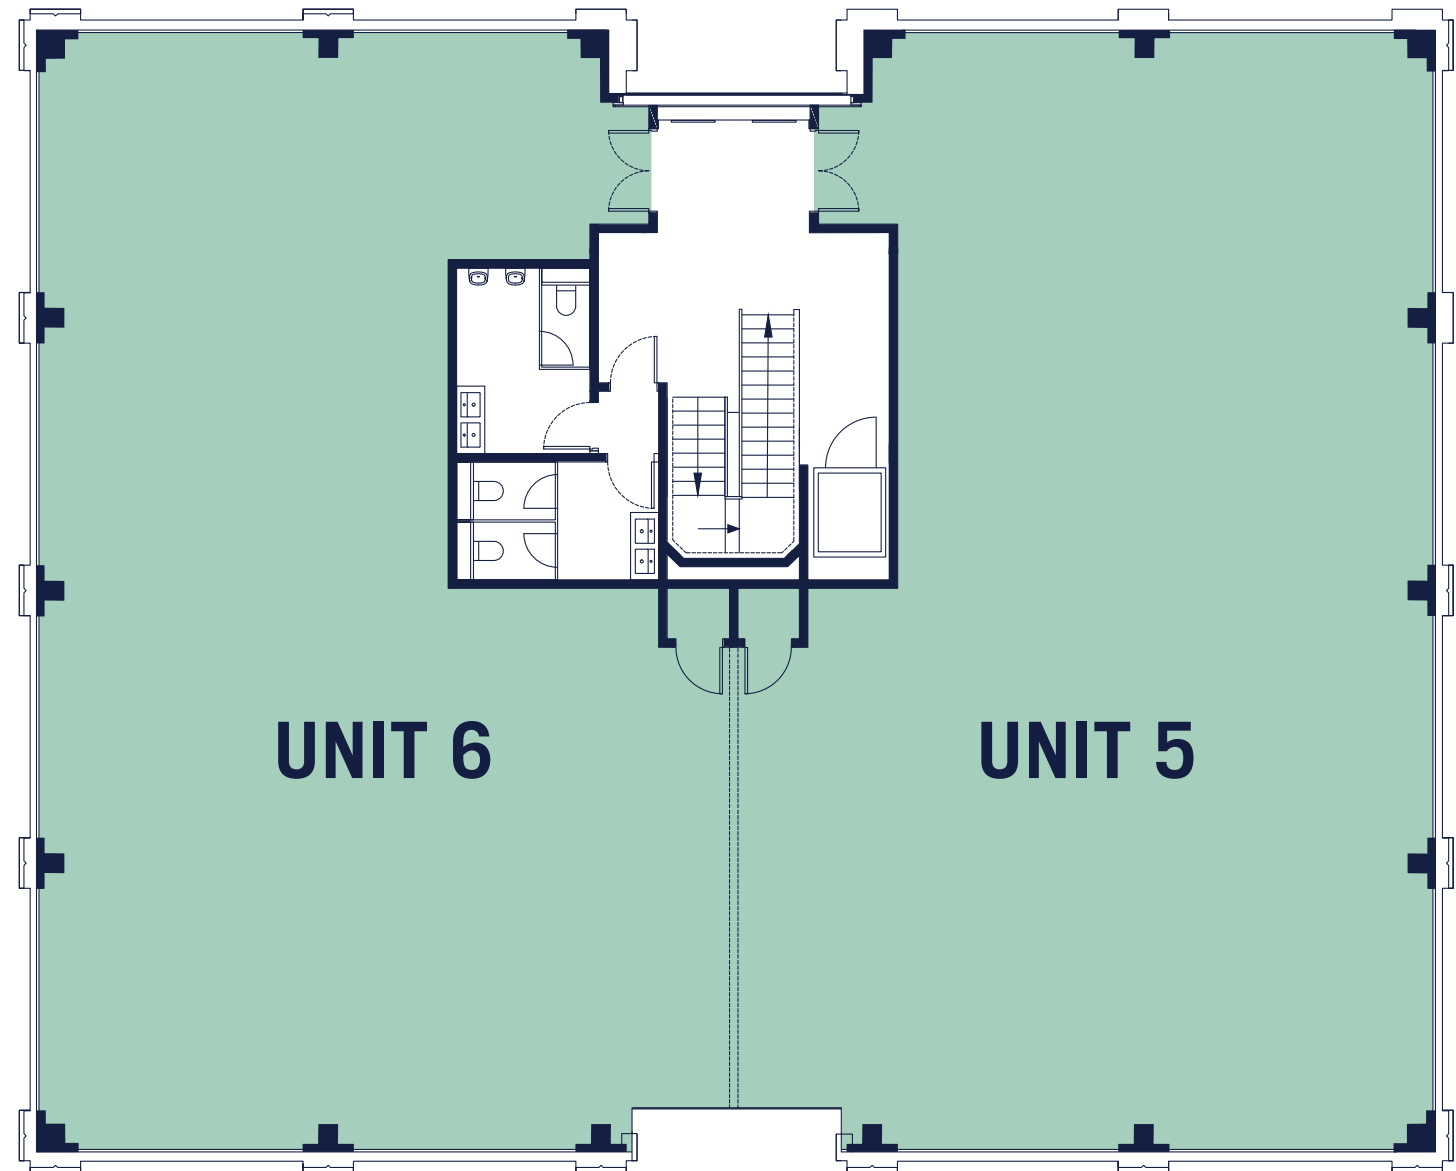

## UNIT 5 SECOND FLOOR

Office space - 407 m<sup>2</sup> / 4,384 ft<sup>2</sup>

Proposed development\*

For enquires and further information please contact:

CALL HARRY ON  
07721 128 796  
HANOVERGREEN.CO.UK